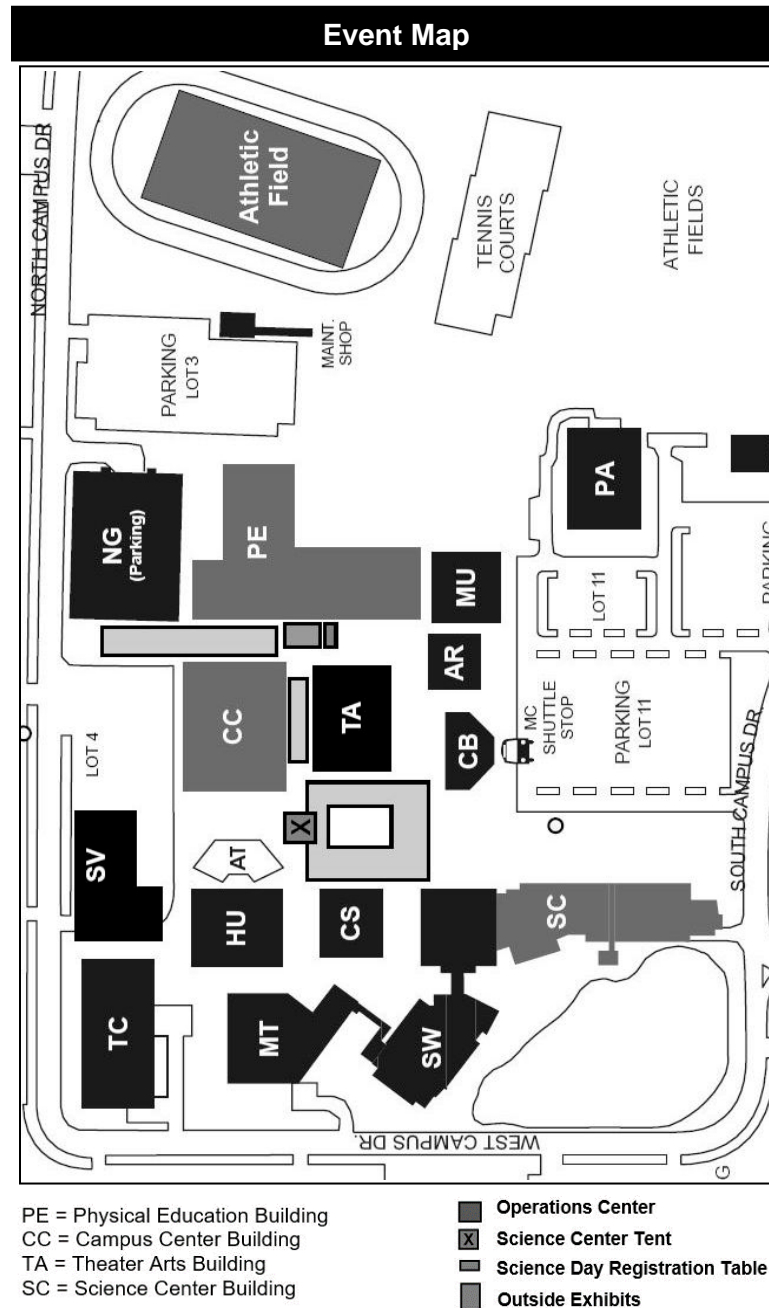

Event Schedule

1. Noon – Exhibits Open
   - Noon-12:50PM – **Rocket Build Sign-Up**
     Campus Center, Faculty Dining Room
   - 1:00PM – **Welcoming Ceremony**
     In Front of Physical Ed Building
     Posting Flags: United States Naval Sea Cadets Corps
     National Anthem: Meredith Feys, Northwest High School
     Announcements, Recognition, Comments
   - 1:00PM-4:00PM – **Science Day Short Talks**
     Science Building
   - 3:30PM – **Rocket Launch, Athletic Field**
   - 5:00PM – Exhibits Close
2. See you again in 2025!

Sign up for the Rockville Science Center Newsletter at
<https://www.rockvillesciencecenter.org>

Food for Sale in the Campus Center Cafeteria
Grounds to Grounds, by Macklin Business Institute

Rockville Science Day 2024

Our 33rd Year

Sunday, April 21, 2024
Noon to 5:00 P.M.

Montgomery College
Rockville Campus

Exhibits located in
Physical Education Gyms,
Campus Center, Science Center,
Outdoors, and Athletic Field

A program of
Rockville Science Center, Inc.

Supported by
City of Rockville
Montgomery College, Rockville Campus

email: scienceday@rockvillesciencecenter.org
web: <https://www.rockvillesciencecenter.org>